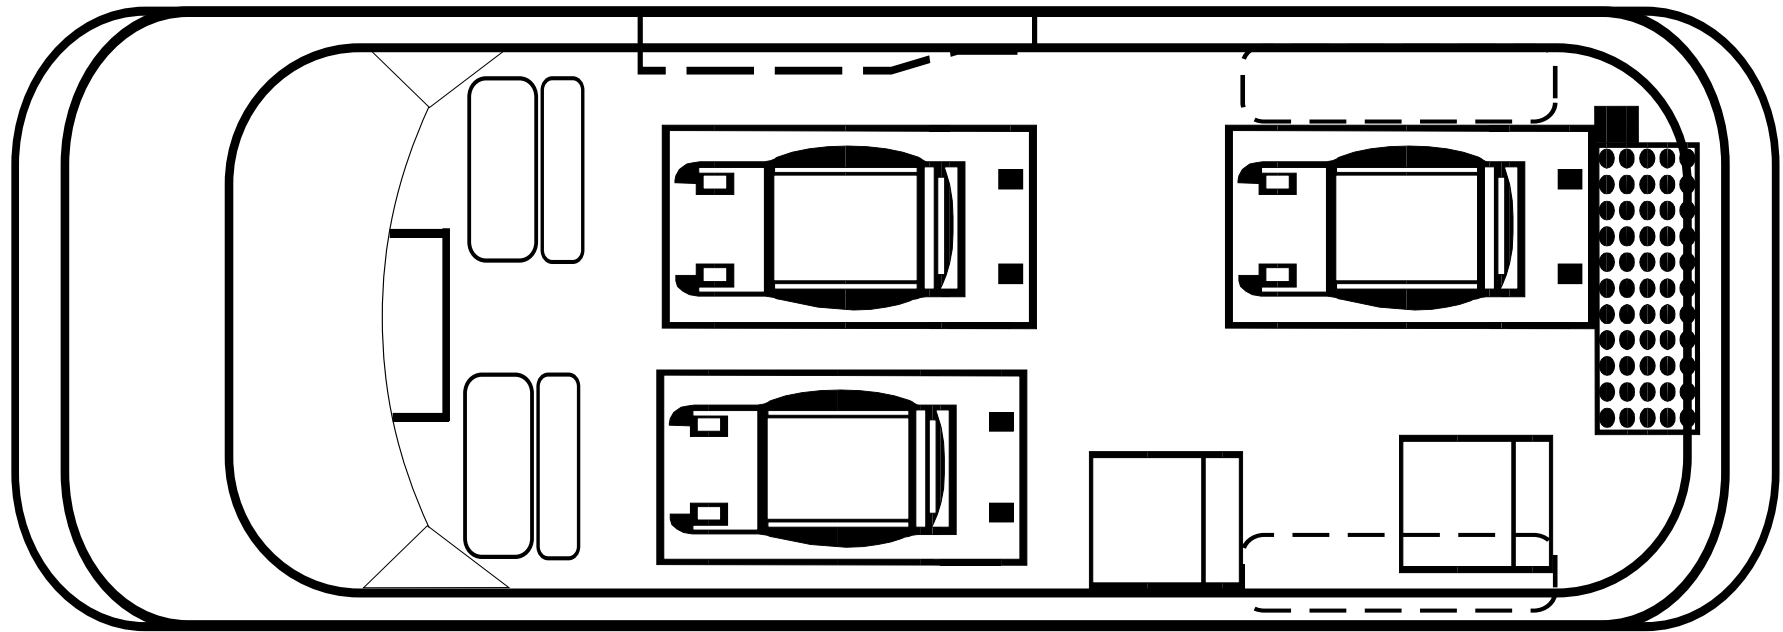

# Customized Vehicle Design Layout

For:

2015		
Ram Promaster 159"		

Layout Verified

---

---

---

By: \_\_\_\_\_